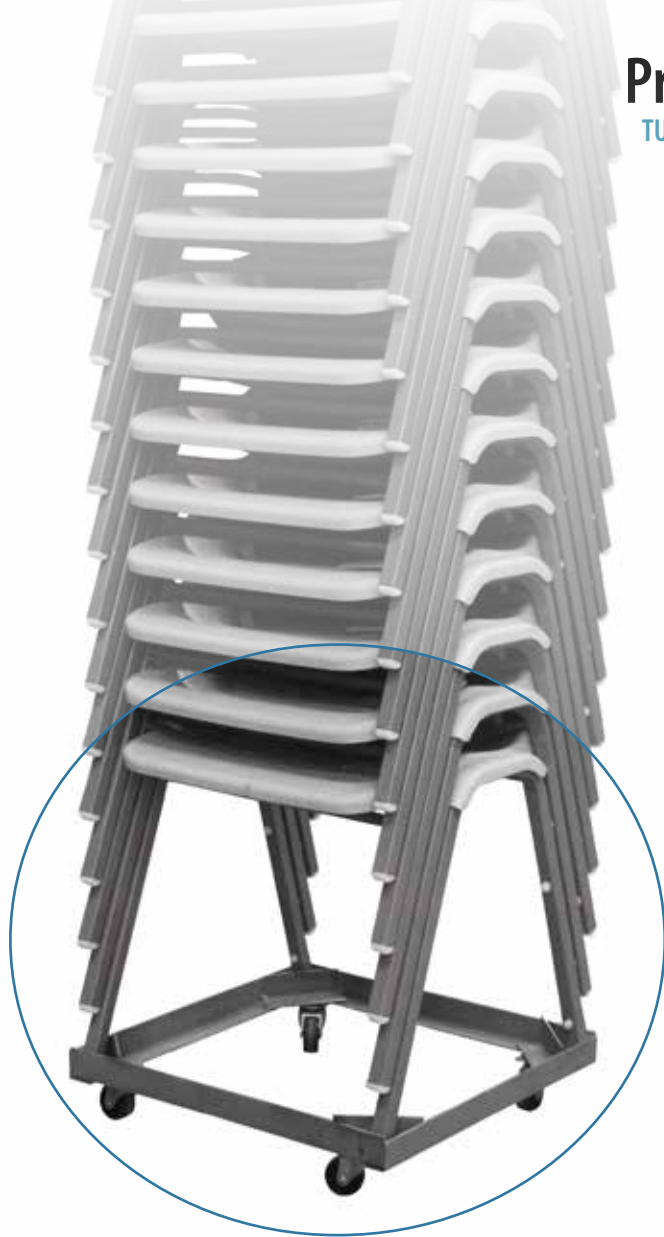

# Product Specifications

TUUFFMAXX BOLT TROLLEY - 8-310-TROLLEY

## CONSTRUCTION

- Stackable to 21 chairs high (when Strapped or for shipping)
- Stackable to 15 chairs high (unstrapped)

## FINISH

- Steel Grey