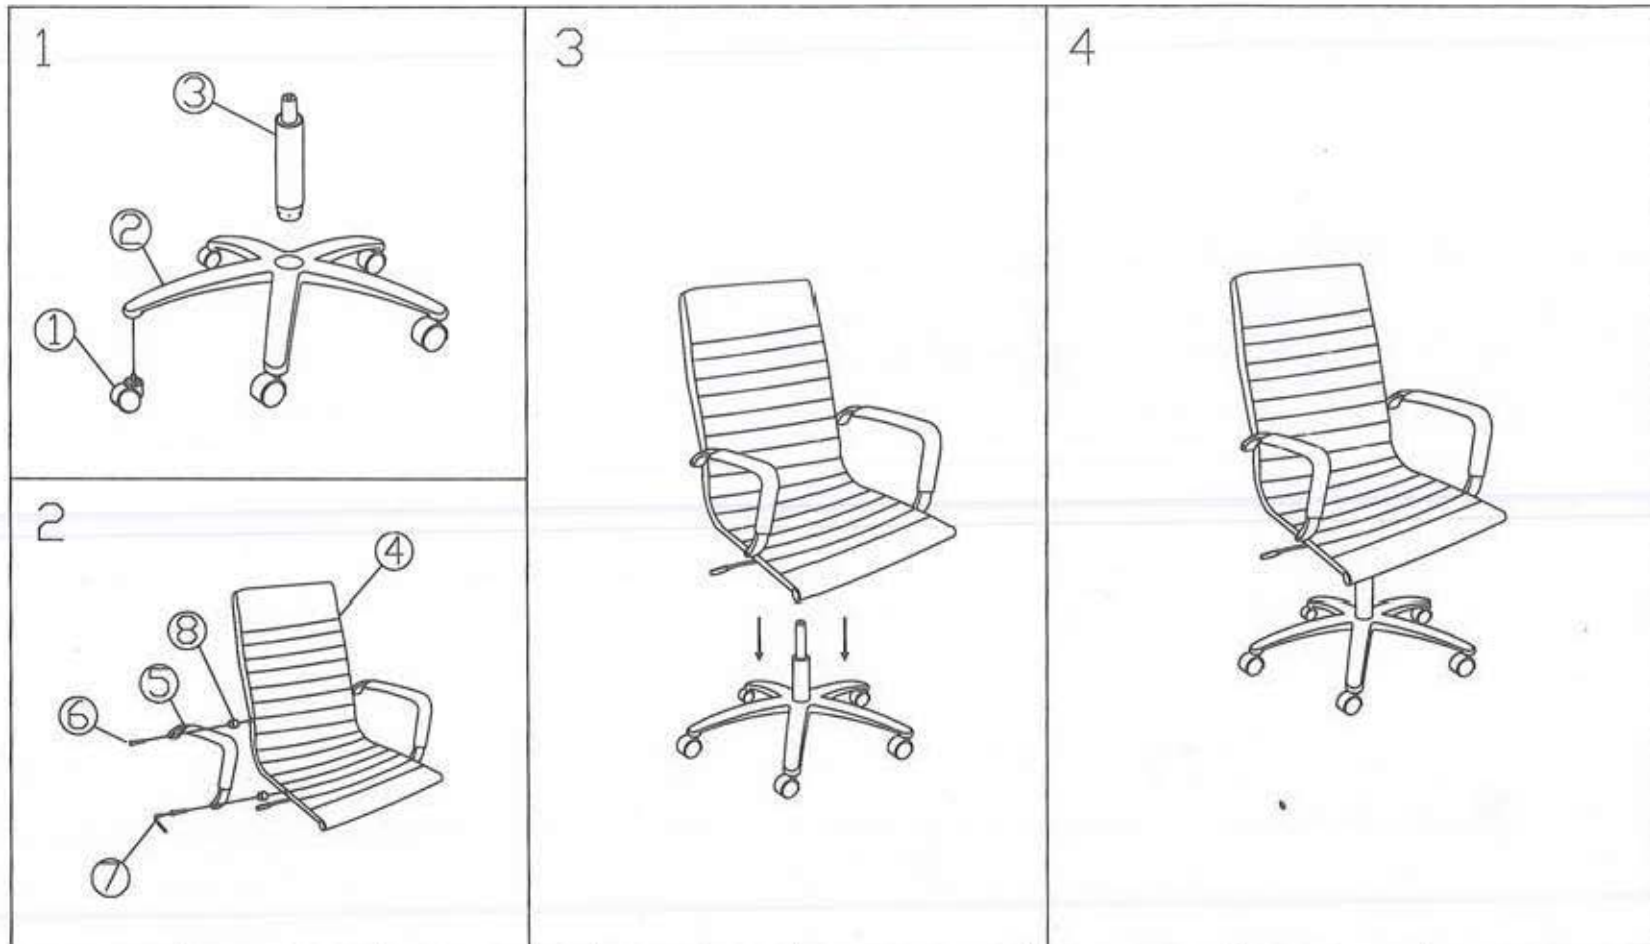

Contempra 1-289-01 Assembly Instruction

① CASTOR	② 5-STAR BASE	③ GASLIFT	④ BACK&SEAT CUSHION	⑤ ARMREST	⑥ SCREW 5/16" x 2"	⑦ ALLEN KEY	⑧ WASHER
							
5 PCS	1 PC	1 PC	1 PC	1 PAIR	4 PCS	1 PC	4 PCS