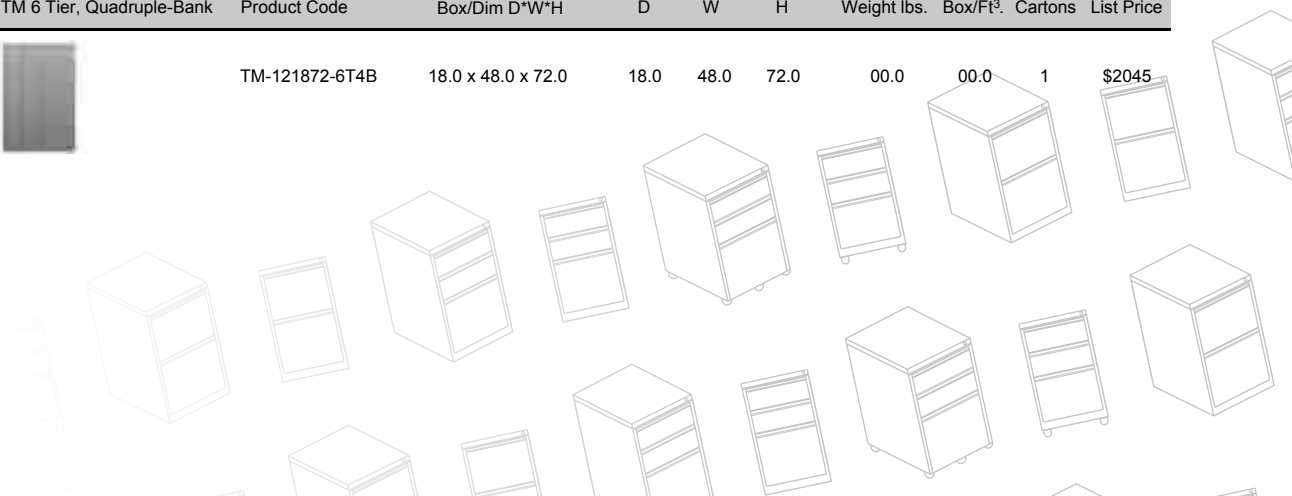

TM 3 Tier, Single-Bank	Product Code	Box/Dim D*W*H	D	W	H	Weight lbs.	Box/Ft³	Cartons	List Price
	TM-121872-3T1B	18.0 x 12.0 x 72.0	18.0	12.0	72.0	00.0	00.0	1	$387

TM 3 Tier, Double-Bank	Product Code	Box/Dim D*W*H	D	W	H	Weight lbs.	Box/Ft³	Cartons	List Price
	TM-121872-3T2B	18.0 x 24.0 x 72.0	18.0	24.0	72.0	00.0	00.0	1	$769

TM 3 Tier, Triple-Bank	Product Code	Box/Dim D*W*H	D	W	H	Weight lbs.	Box/Ft³	Cartons	List Price
	TM-121872-3T3B	18.0 x 36.0 x 72.0	18.0	36.0	72.0	00.0	00.0	1	$1152

TM 3 Tier, Quadruple-Bank	Product Code	Box/Dim D*W*H	D	W	H	Weight lbs.	Box/Ft³	Cartons	List Price
	TM-121872-3T4B	18.0 x 48.0 x 72.0	18.0	48.0	72.0	00.0	00.0	1	$1535

TM 6 Tier, Single-Bank	Product Code	Box/Dim D*W*H	D	W	H	Weight lbs.	Box/Ft³	Cartons	List Price
	TM-121872-6T1B	18.0 x 12.0 x 72.0	18.0	12.0	72.0	00.0	00.0	1	$523

TM 6 Tier, Double-Bank	Product Code	Box/Dim D*W*H	D	W	H	Weight lbs.	Box/Ft³	Cartons	List Price
	TM-121872-6T2B	18.0 x 24.0 x 72.0	18.0	24.0	72.0	00.0	00.0	1	$1030

TM 6 Tier, Triple-Bank	Product Code	Box/Dim D*W*H	D	W	H	Weight lbs.	Box/Ft³	Cartons	List Price
	TM-121872-6T3B	18.0 x 36.0 x 72.0	18.0	36.0	72.0	00.0	00.0	1	$1537

TM 6 Tier, Quadruple-Bank	Product Code	Box/Dim D*W*H	D	W	H	Weight lbs.	Box/Ft³	Cartons	List Price
	TM-121872-6T4B	18.0 x 48.0 x 72.0	18.0	48.0	72.0	00.0	00.0	1	$2045