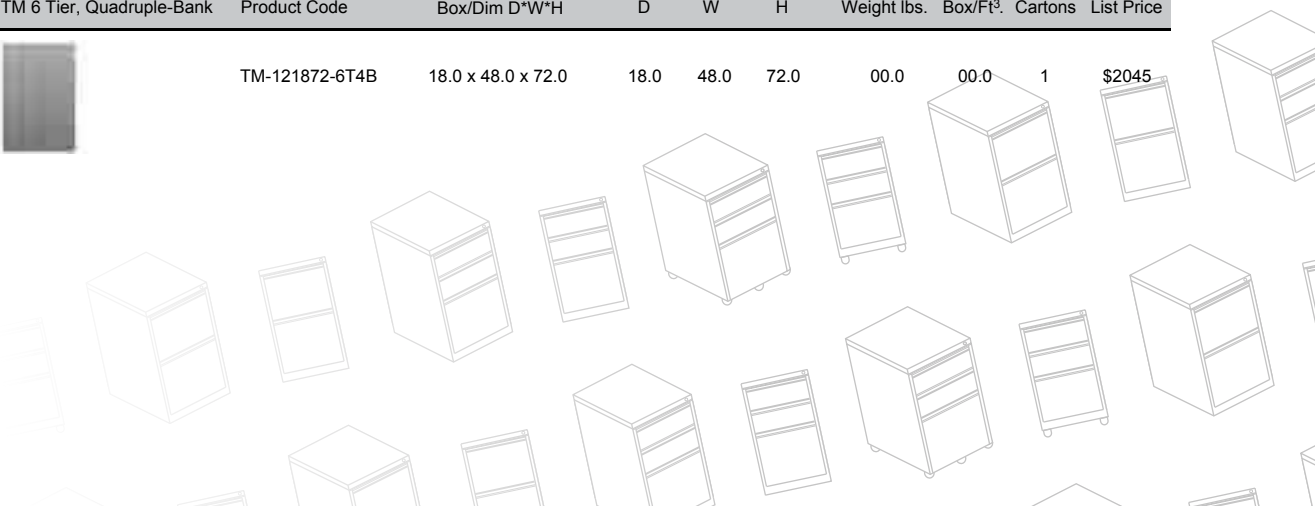

TM 3 Tier, Single-Bank	Product Code	Box/Dim D*W*H	D	W	H	Weight lbs.	Box/Ft³	Cartons	List Price
	TM-121872-3T1B	18.0 x 12.0 x 72.0	18.0	12.0	72.0	00.0	00.0	1	$387

TM 3 Tier, Double-Bank	Product Code	Box/Dim D*W*H	D	W	H	Weight lbs.	Box/Ft³	Cartons	List Price
	TM-121872-3T2B	18.0 x 24.0 x 72.0	18.0	24.0	72.0	00.0	00.0	1	$769

TM 3 Tier, Triple-Bank	Product Code	Box/Dim D*W*H	D	W	H	Weight lbs.	Box/Ft³	Cartons	List Price
	TM-121872-3T3B	18.0 x 36.0 x 72.0	18.0	36.0	72.0	00.0	00.0	1	$1152

TM 3 Tier, Quadruple-Bank	Product Code	Box/Dim D*W*H	D	W	H	Weight lbs.	Box/Ft³	Cartons	List Price
	TM-121872-3T4B	18.0 x 48.0 x 72.0	18.0	48.0	72.0	00.0	00.0	1	$1535

TM 6 Tier, Single-Bank	Product Code	Box/Dim D*W*H	D	W	H	Weight lbs.	Box/Ft³	Cartons	List Price
	TM-121872-6T1B	18.0 x 12.0 x 72.0	18.0	12.0	72.0	00.0	00.0	1	$523

TM 6 Tier, Double-Bank	Product Code	Box/Dim D*W*H	D	W	H	Weight lbs.	Box/Ft³	Cartons	List Price
	TM-121872-6T2B	18.0 x 24.0 x 72.0	18.0	24.0	72.0	00.0	00.0	1	$1030

TM 6 Tier, Triple-Bank	Product Code	Box/Dim D*W*H	D	W	H	Weight lbs.	Box/Ft³	Cartons	List Price
	TM-121872-6T3B	18.0 x 36.0 x 72.0	18.0	36.0	72.0	00.0	00.0	1	$1537

TM 6 Tier, Quadruple-Bank	Product Code	Box/Dim D*W*H	D	W	H	Weight lbs.	Box/Ft³	Cartons	List Price
	TM-121872-6T4B	18.0 x 48.0 x 72.0	18.0	48.0	72.0	00.0	00.0	1	$2045